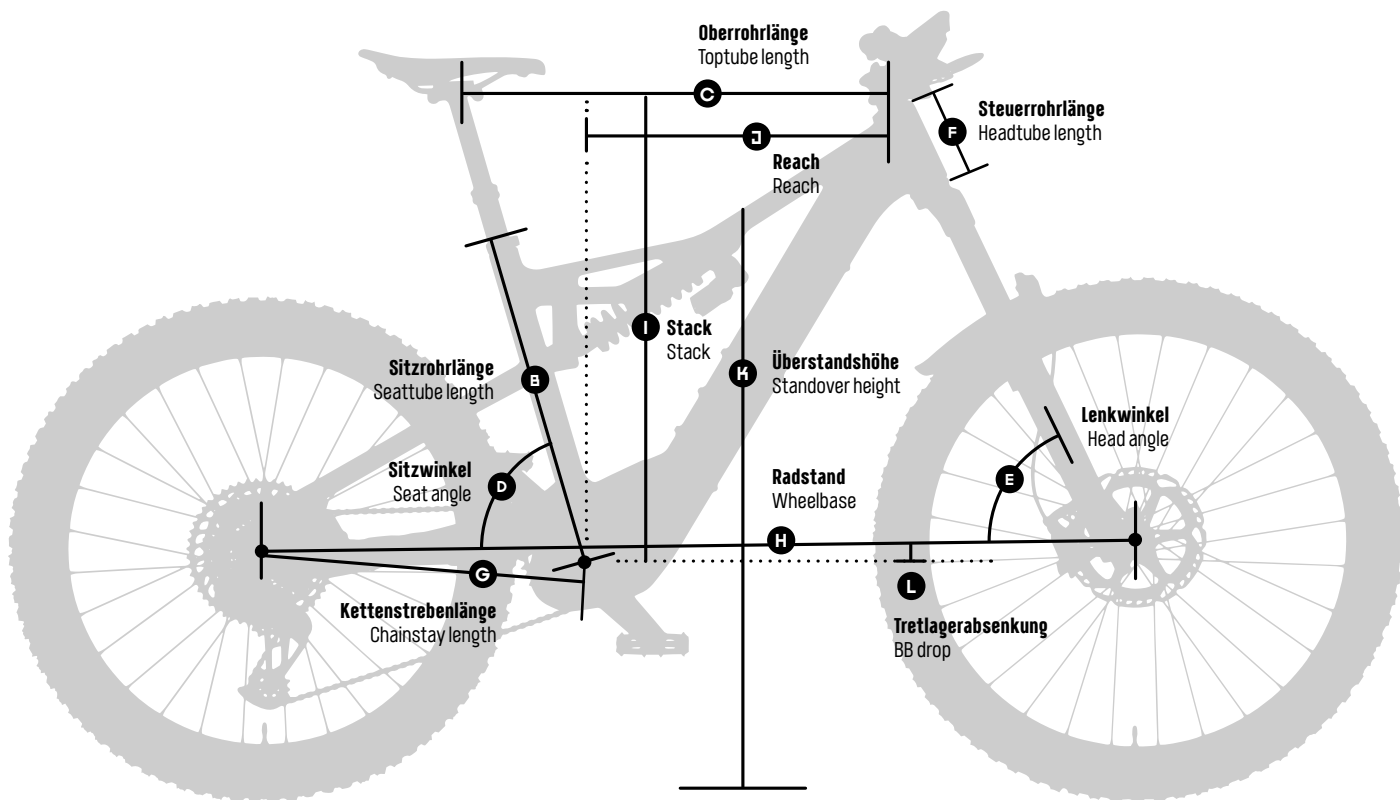

E-MTB

	R / SIZE	B	C	D	E	F	G	H	I	J	K	L
MACINA PROWLER	43cm / 17" / M	430	593	75,3° (73,4°)	64,1°	100	442	1226	612	432	816	-3
	48cm / 19" / L	450	613	75,3° (73,5°)	64,1°	110	442	1248	622	450	818	-3
	53cm / 21" / XL	480	633	75,3° (73,5°)	64,1°	125	442	1271	636	467	820	-3
MACINA KARPOHO PRESTIGE + MASTER + ELITE	43cm / 17" / M	430	590	76,5° (74,6°)	65,3°	100	442	1214	603	445	796	7
	48cm / 19" / L	450	610	76,5° (74,7°)	65,3°	110	442	1236	612	463	799	7
	53cm / 21" / XL	480	630	76,5° (74,8°)	65,3°	125	442	1259	626	480	801	7
MACINA KARPOHO 7971 + 7972+ 7973	43cm / 17" / M	430	590	76,4° (74,7°)	66°	100	442	1206	607	443	803	7
	48cm / 19" / L	450	610	76,5° (74,7°)	66°	110	442	1228	616	462	805	7
	53cm / 21" / XL	480	630	76,6° (74,7°)	66°	125	442	1251	630	481	807	7
MACINA CHACANA	43cm / 17" / M	430	585	74,5° (72,6°)	67°	110	476	1190	621	410	801	38
	48cm / 19" / L	450	610	74,5° (72,6°)	67°	120	476	1216	630	435	803	38
	53cm / 21" / XL	480	635	74,5° (72,6°)	67°	130	476	1243	640	460	807	38
MACINA LYCAN	38cm / 15" / S	400	565	74,4°	66,5°	120	450	1151	600	397	786	15
	43cm / 17" / M	430	585	74,5°	67°	120	450	1165	602	418	785	15
	48cm / 19" / L	450	610	74,7°	67°	130	450	1192	612	442	790	15
	53cm / 21" / XL	480	635	74,9°	67°	140	450	1218	621	468	791	15
MACINA TEAM 29"	43cm / 17" / M	430	589	73,0°	68,5°	120	474	1145	618	400	806	60
	48cm / 19" / L	480	605	73,0°	69,0°	125	474	1156	625	414	807	60
	53cm / 21" / XL	530	625	73,0°	69,0°	137	474	1177	636	430	834	60
	57cm / 22,5" / XXL	570	645	73,0°	69,0°	150	474	1197	649	447	860	80
MACINA RACE 29"	43cm / 17" / M	430	585	73,0°	70,5°	120	465	1096	618	396	745	62
	48cm / 19" / L	480	605	73,0°	71,0°	125	465	1111	625	414	761	62
	53cm / 21" / XL	530	625	73,0°	71,0°	137	465	1131	636	431	792	62
MACINA RIDE 29"	43cm / 17" / M	430	587	73,0°	70,5°	120	477	1118	638	392	789	62
	48cm / 19" / L	480	606	73,0°	71,0°	125	477	1131	645	409	804	62
	53cm / 21" / XL	530	627	73,0°	71,0°	137	477	1159	654	427	831	62
MACINA TEAM 27"	38cm / 15" / S	380	575	74,0°	69,0°	120	454	1112	583	408	767	47
	43cm / 17" / M	430	585	74,0°	69,0°	125	454	1123	588	417	771	47
	48cm / 19" / L	480	595	74,0°	69,0°	137	454	1134	599	423	788	47
MACINA RACE 27"	38cm / 15" / S	400	570	73,0°	69,5°	120	445	1078	588	390	732	47
	43cm / 17" / M	430	575	73,0°	70,0°	125	445	1078	595	393	736	47
	48cm / 19" / L	480	595	73,0°	70,0°	137	445	1098	607	410	752	47
MACINA RIDE 27"	38cm / 15" / S	400	566	73,0°	69,5°	125	460	1092	606	380	763	47
	43cm / 17" / M	430	574	73,0°	70,0°	125	460	1094	608	388	770	47
	48cm / 19" / L	480	594	73,0°	70,0°	137	460	1115	619	405	792	47