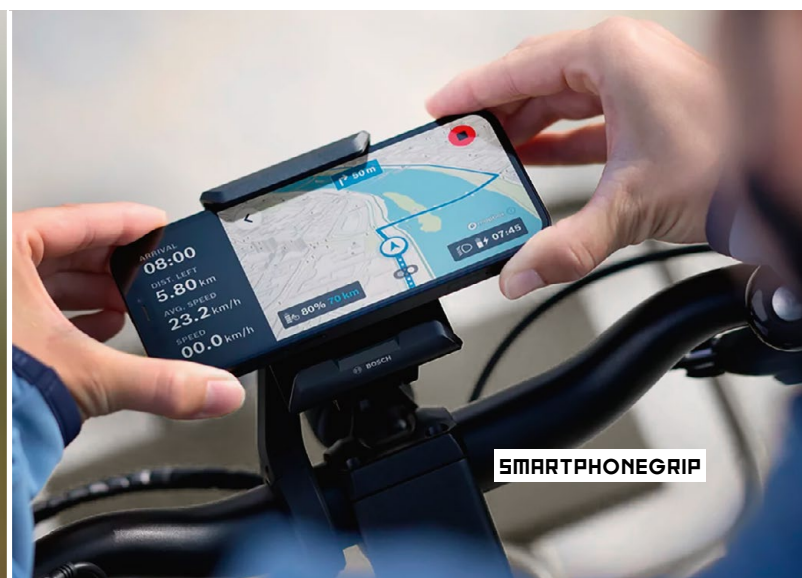

SMARTPHONEGRIP