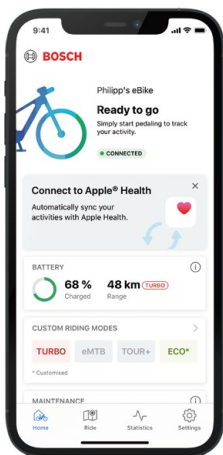

EBIKE FLOW APP

So geht Connected Biking

Über die eBike Flow App steuerst du alle Funktionen des smarten Systems, das die Drive Unit, den Akku, das Display und die Bedieneinheit vernetzt. Sie ermöglicht dir, das eBike genau an deine Wünsche anzupassen, zu erweitern und aktuell zu halten: Du lädst einfach neue Features und Services herunter. Updates für dein eBike installierst du bequem via Bluetooth. Dadurch bleibt dein eBike auf dem neuesten Stand und wird mit neuen Funktionen kontinuierlich erweitert. So hebst du deinen Fahrspaß auf immer neue Level.

EBIKE FLOW APP

How Connected Biking works

Use the eBike Flow app to control all functions of the smart system, connecting the drive unit, battery, display and control unit. It allows you to customise the eBike exactly to your preferences, enhance it and keep it up to date: You can simply download new features and services, connecting updates for your eBike via Bluetooth. This keeps your eBike up to date and continuously upgraded with new features. This is how you can take your riding enjoyment to even higher levels.

The smart
system