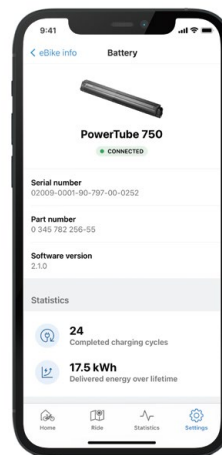

EBIKE FLOW APP

So geht Connected Biking

Über die eBike Flow App steuerst du alle Funktionen des smarten Systems, das die Drive Unit, den Akku, das Display und die Bedieneinheit vernetzt. Sie ermöglicht dir, das eBike genau an deine Wünsche anzupassen, zu erweitern und aktuell zu halten: Du lädst einfach neue Features und Services herunter. Updates für dein eBike installierst du bequem via Bluetooth. Dadurch bleibt dein eBike auf dem neuesten Stand und wird mit neuen Funktionen kontinuierlich erweitert. So hebst du deinen Fahrspaß auf immer neue Level.

EBIKE FLOW APP

How Connected Biking works

Use the eBike Flow app to control all functions of the smart system, connecting the drive unit, battery, display and control unit. It allows you to customise the eBike exactly to your preferences, enhance it and keep it up to date: You can simply download new features and services, connecting updates for your eBike via Bluetooth. This keeps your eBike up to date and continuously upgraded with new features. This is how you can take your riding enjoyment to even higher levels.

The smart
system