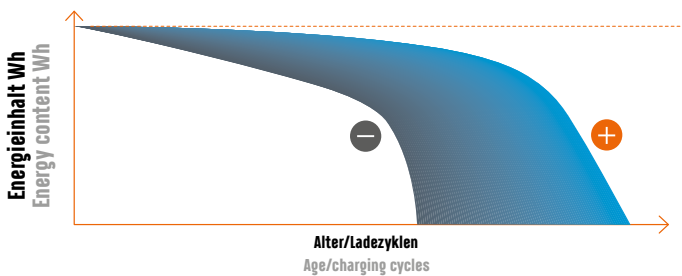

LEBENSDAUER

Tipps für viele
gemeinsame Kilometer

Faktoren, die die Lebensdauer verkürzen:

- → Starke Beanspruchung
- → Lagerung bei über 30 °C Umgebungstemperatur
- → Längere Lagerung in ganz vollem oder völlig leerem Zustand
- → Abstellen des eBikes in der prallen Sonne

Faktoren, die die Lebensdauer verlängern:

- → Geringe Beanspruchung
- → Lagerung bei einer Temperatur zwischen 10 und 20 °C
- → Lagerung in einem ca. 30 - 60%igen Ladezustand
- → Abstellen des eBikes im Schatten oder in kühlen Räumen