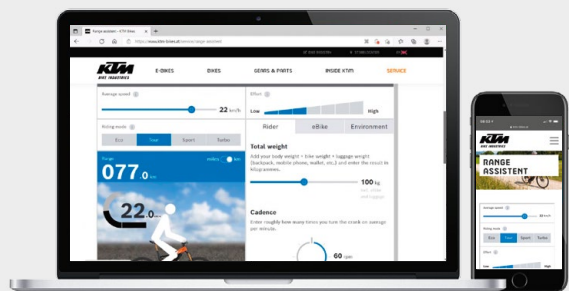

Calculate the range yourself:

You can use the Range Assistant to calculate typical ranges under various conditions.

ktm-bikes.at/service/range-assistent